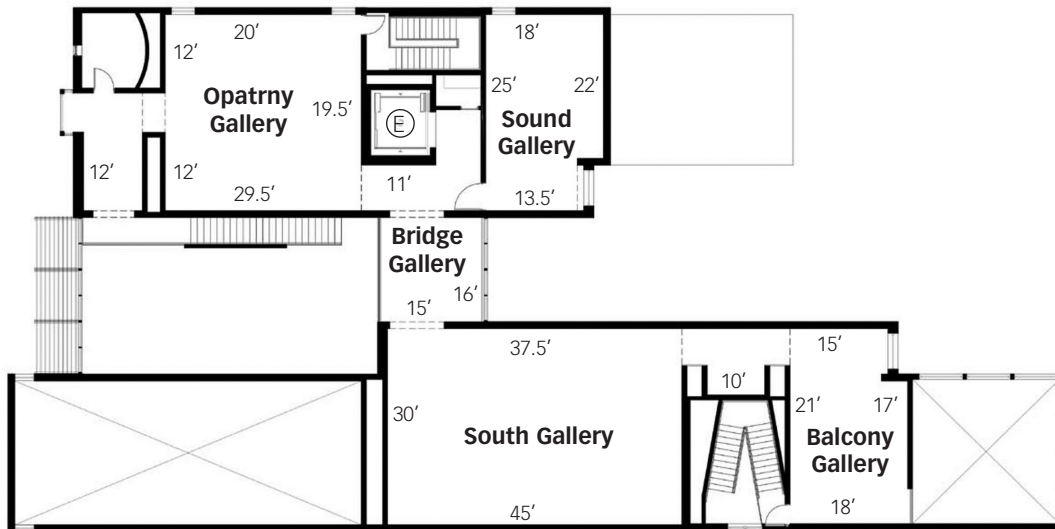

The Aldrich Contemporary Art Museum

258 Main Street, Ridgefield, CT 06877
Tel 203.438.4519, Fax 203.438.0198, www.aldrichart.org

Aldrich Floor Plans

First Floor

Second Floor

look. look again.