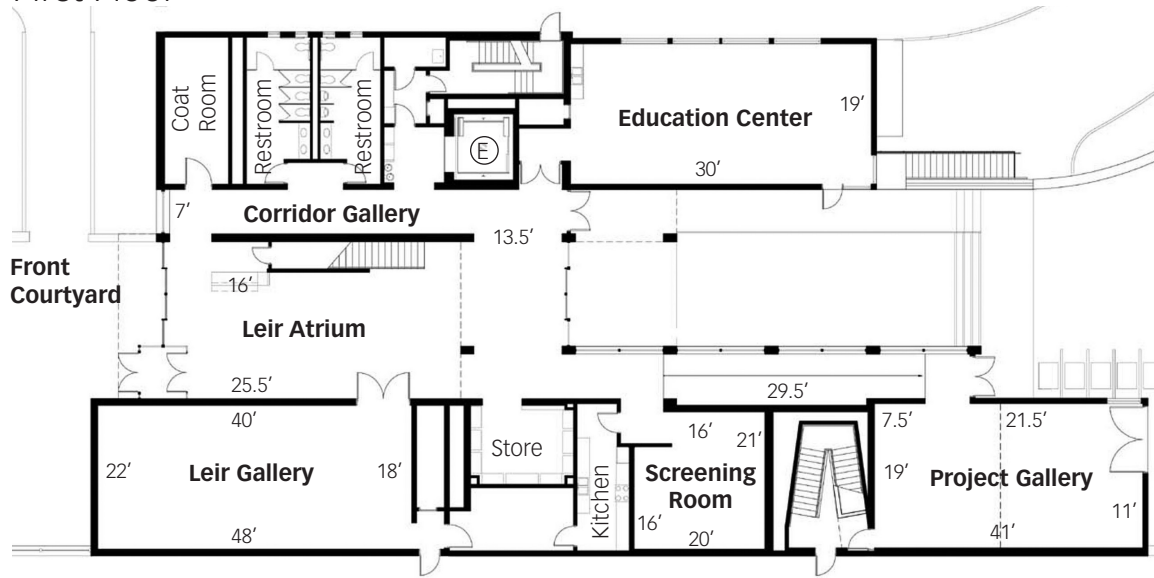

The Aldrich Contemporary Art Museum

258 Main Street, Ridgefield, CT 06877
Tel 203.438.4519, Fax 203.438.0198, www.aldrichart.org

Aldrich Floor Plans

First Floor

Second Floor

look. look again.