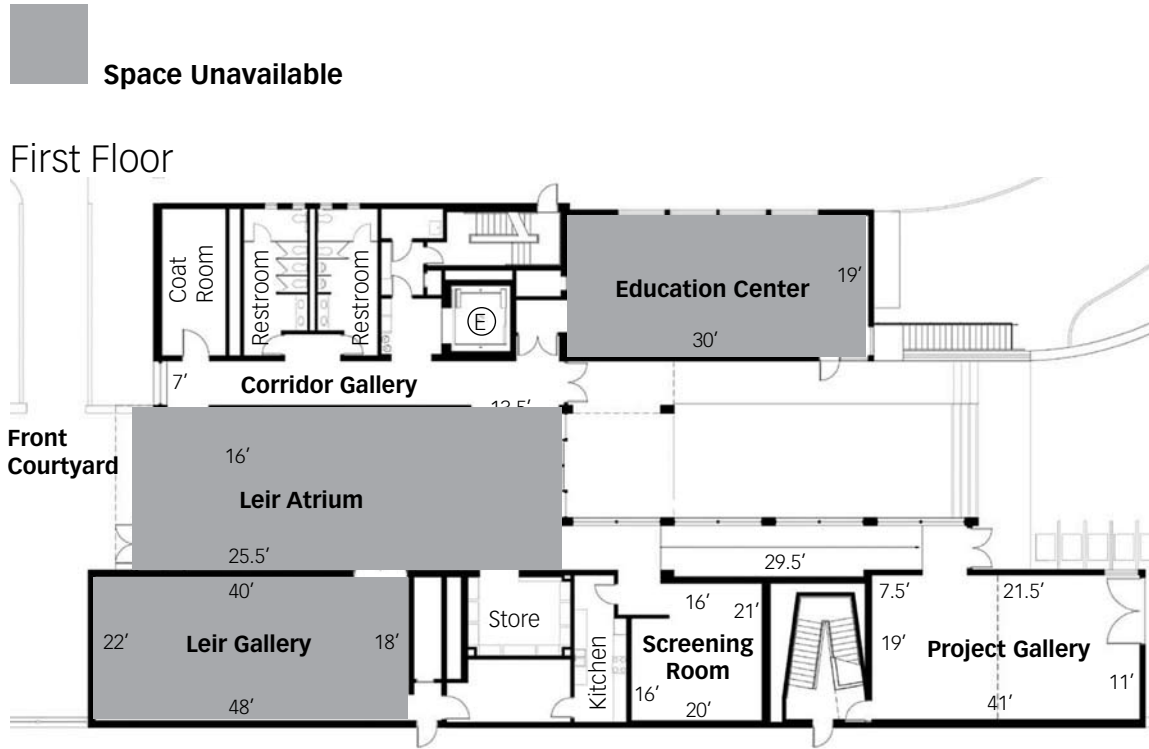

The Aldrich Contemporary Art Museum

258 Main Street, Ridgefield, CT 06877
Tel 203.438.4519, Fax 203.438.0198, www.aldrichart.org

Aldrich Floor Plans

look. look again.