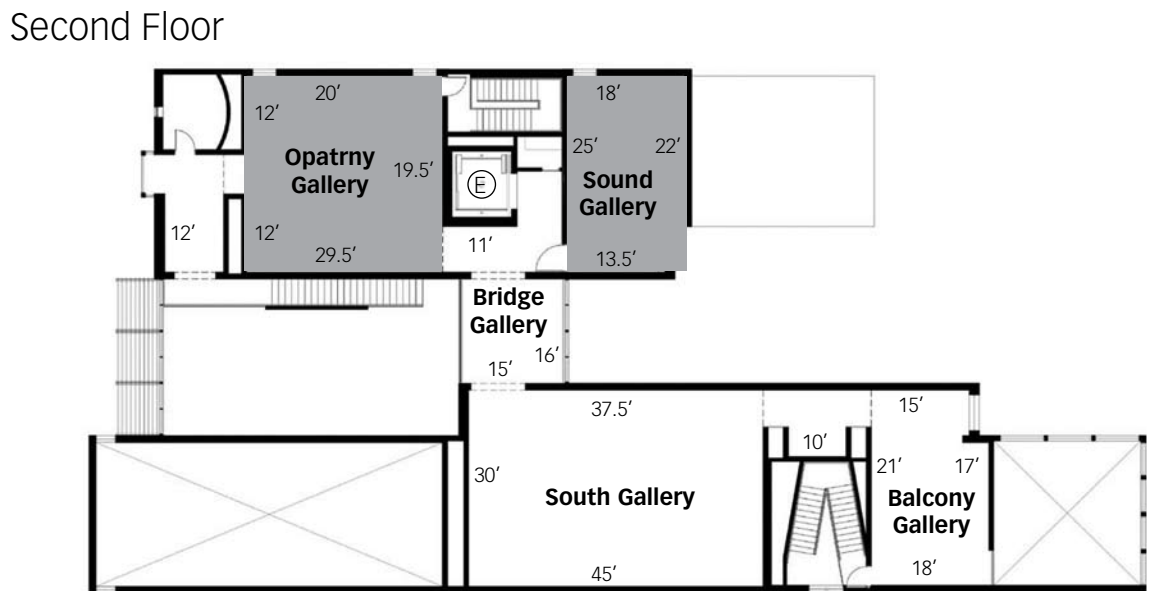

The Aldrich Contemporary Art Museum

258 Main Street, Ridgefield, CT 06877
Tel 203.438.4519, Fax 203.438.0198, www.aldrichart.org

Aldrich Floor Plans

look. look again.